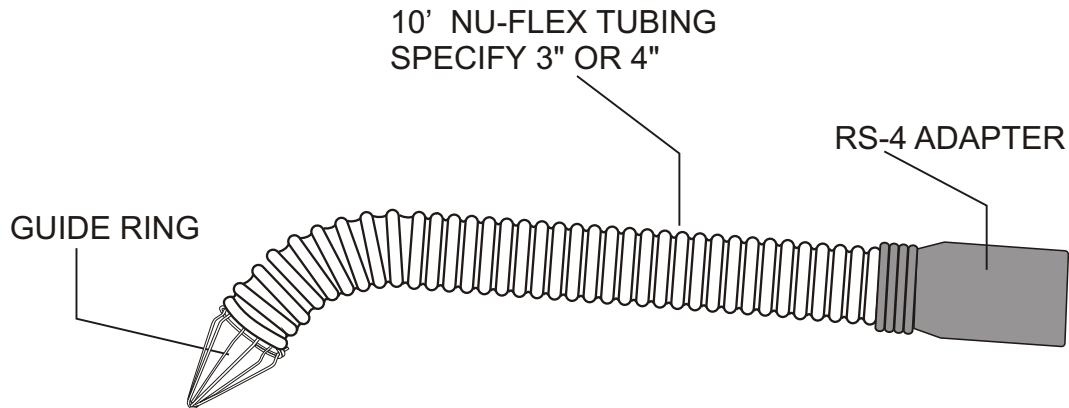

TNU HOSE ASSEMBLIES FOR UNDERFLOOR EXHAUST UNITS

Series **RS** is a versatile adapter designed for use on cars and small trucks. For 3" or 4" hose

QTY.	MODEL	HOSE DIA.
	TNU-310	3"
	TNU-410	4"

Series RS EPDM Adapter

Series **RS** adapter is a straight type adapter for use on cars and trucks. For 5" hose.

QTY.	MODEL	HOSE DIA.
	TNU-510	5"