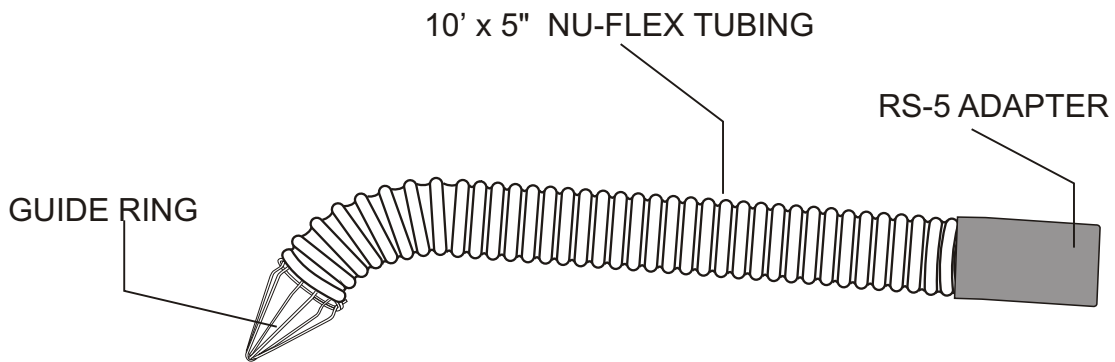

TNU HOSE ASSEMBLIES FOR UNDERFLOOR EXHAUST UNITS

Series **RS** is a versatile adapter designed for use on cars and small trucks. For 3" or 4" hose

QTY.	MODEL	HOSE DIA.
	TNU-310	3"
	TNU-410	4"

Series RS EPDM Adapter

Series **RS** adapter is a straight type adapter for use on cars and trucks. For 5" hose.

QTY.	MODEL	HOSE DIA.
	TNU-510	5"