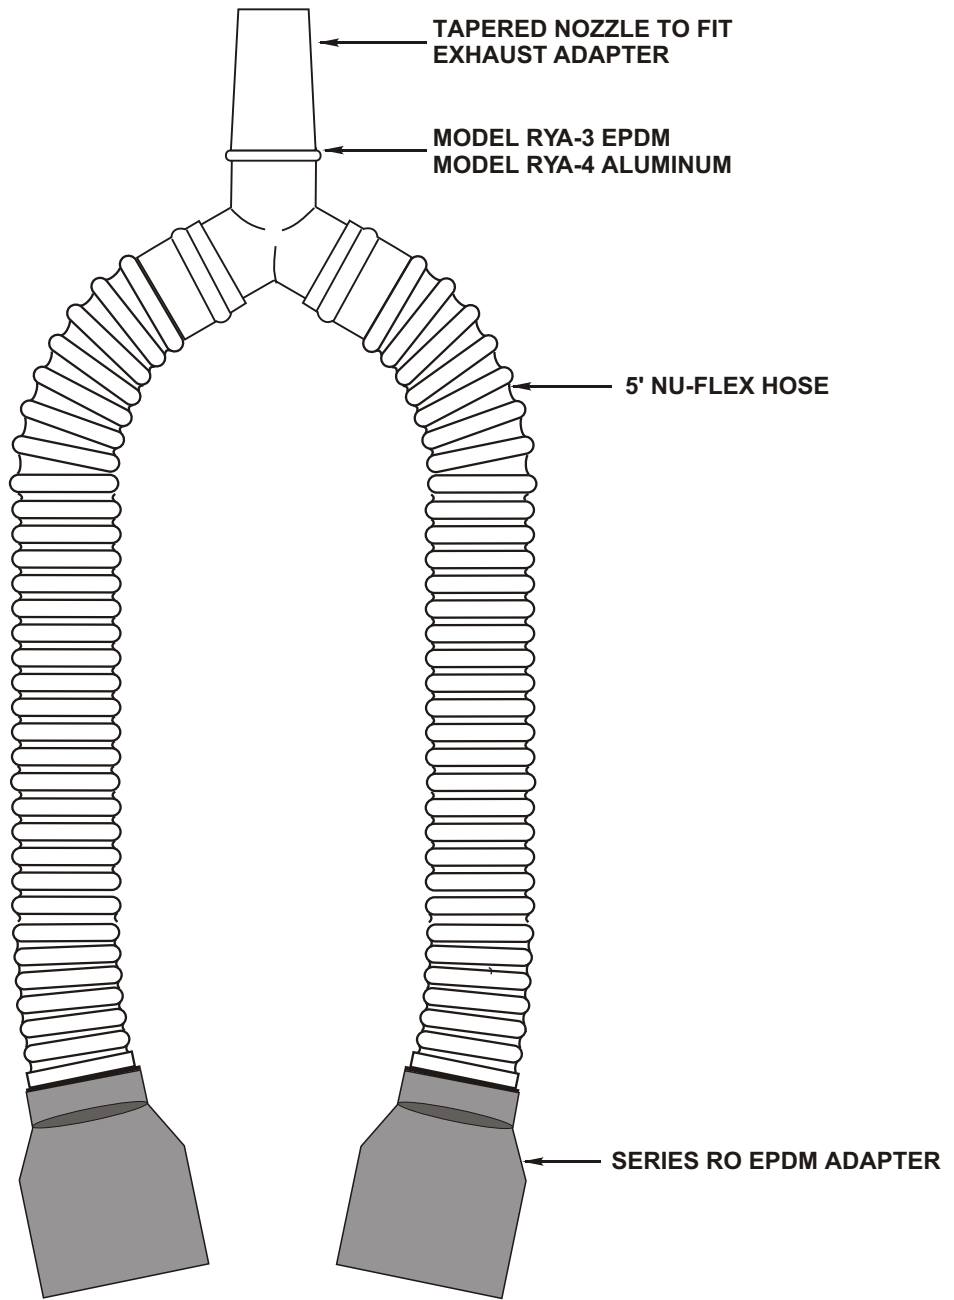

CAR-MON SERIES RYA EPDM DUAL CONNECTER

QTY.	HOSE LENGTH		DIAMETER		ADAPTER TYPE	
	5'	OTHER	RYA-3	RYA-4	RO-3	OTHER

The Car-Mon **Series RYA** provides a convenient and cost efficient method of providing a dual exhaust connection from a single drop. Standard unit consists of the dual fitting with tapered nozzle, two lengths of 3" x 5' Nu-Flex hose, and two RO-3 EPDM adapters. For other diameters, lengths, or hose type, consult factory.