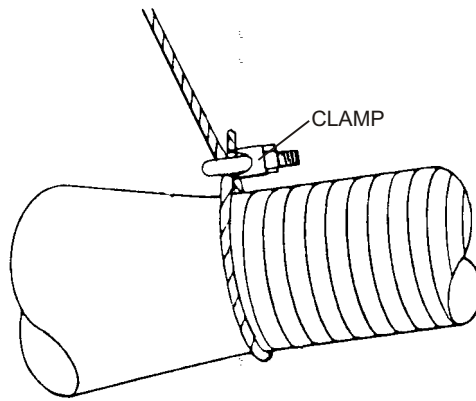

# CAR-MON SERIES PS AND SERIES PSW PULL-UP SETS FOR EXPOSED OVERHEAD APPLICATIONS

QTY.	PS SET	PSW SET	TUBING SLING	PS SET INCLUDES:	PSW SET INCLUDES:
				1 - Harness Ring	1 - PSW Brake Winch
				2 - Wall Cleats	2 - Cable Clamps
				2 - Cable Clamps	1 - Swivel Pulley
				1 - Swivel Pulley	1 - Platform Pulley
				1 - Platform Pulley	50' Cable
				50' Nylon Rope	