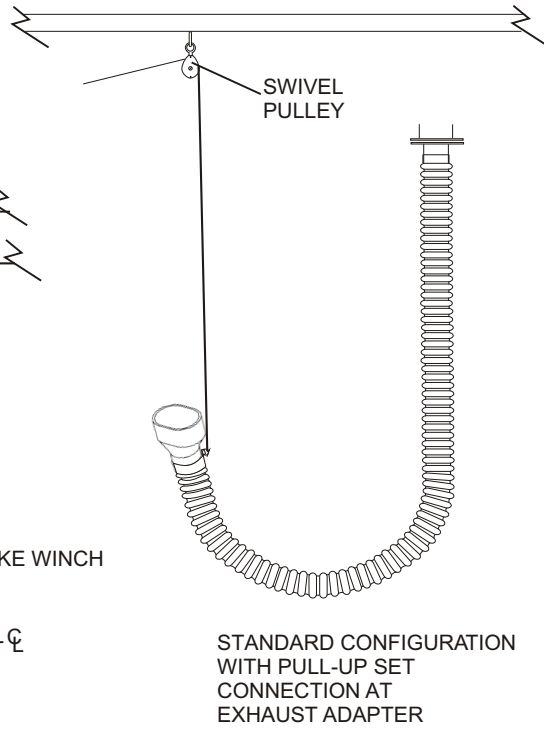

# CAR-MON SERIES PS AND SERIES PSW PULL-UP SETS FOR EXPOSED OVERHEAD APPLICATIONS

QTY.	PS SET	PSW SET	TUBING SLING	PS SET INCLUDES:	PSW SET INCLUDES:
				1 - Harness Ring	1 - PSW Brake Winch
				2 - Wall Cleats	2 - Cable Clamps
				2 - Cable Clamps	1 - Swivel Pulley
				1 - Swivel Pulley	1 - Platform Pulley
				1 - Platform Pulley	50' Cable
				50' Nylon Rope	