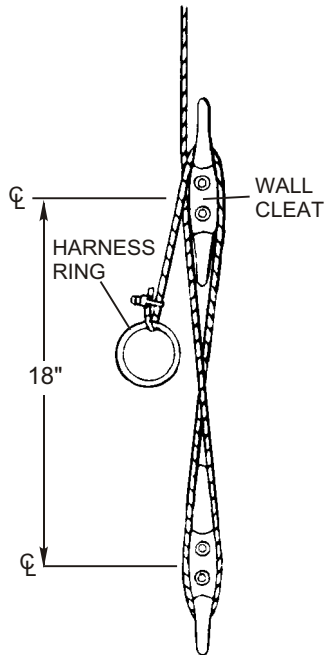

# CAR-MON SERIES PS AND SERIES PSW PULL-UP SETS FOR EXPOSED OVERHEAD APPLICATIONS

QTY.	PS SET	PSW SET	TUBING SLING	PS SET INCLUDES:	PSW SET INCLUDES:
				1 - Harness Ring	1 - PSW Brake Winch
				2 - Wall Cleats	2 - Cable Clamps
				2 - Cable Clamps	1 - Swivel Pulley
				1 - Swivel Pulley	1 - Platform Pulley
				1 - Platform Pulley	50' Cable
				50' Nylon Rope	