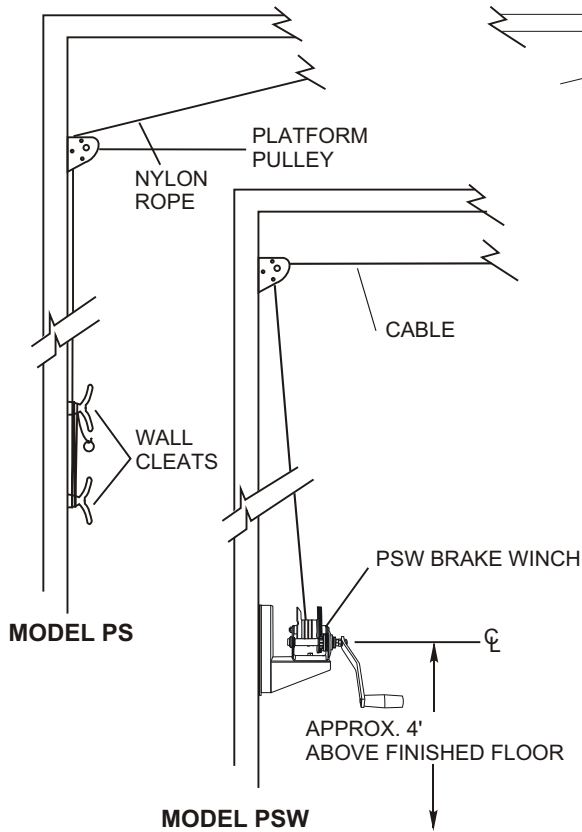

# CAR-MON SERIES PS AND SERIES PSW PULL-UP SETS FOR EXPOSED OVERHEAD APPLICATIONS

QTY.	PS SET	PSW SET	TUBING SLING	PS SET INCLUDES:	PSW SET INCLUDES:
				1 - Harness Ring	1 - PSW Brake Winch
				2 - Wall Cleats	2 - Cable Clamps
				2 - Cable Clamps	1 - Swivel Pulley
				1 - Swivel Pulley	1 - Platform Pulley
				1 - Platform Pulley	50' Cable
				50' Nylon Rope	