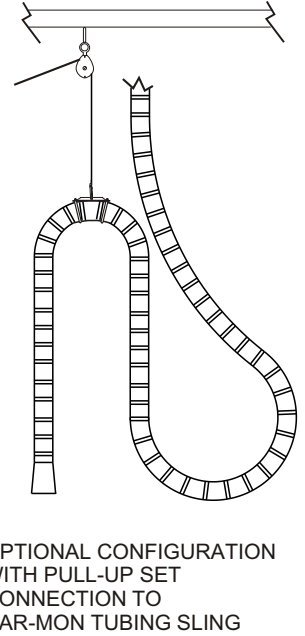

# CAR-MON SERIES PS AND SERIES PSW PULL-UP SETS FOR EXPOSED OVERHEAD APPLICATIONS

QTY.	PS SET	PSW SET	TUBING SLING	PS SET INCLUDES:	PSW SET INCLUDES:
				1 - Harness Ring	1 - PSW Brake Winch
				2 - Wall Cleats	2 - Cable Clamps
				2 - Cable Clamps	1 - Swivel Pulley
				1 - Swivel Pulley	1 - Platform Pulley
				1 - Platform Pulley	50' Cable
				50' Nylon Rope	