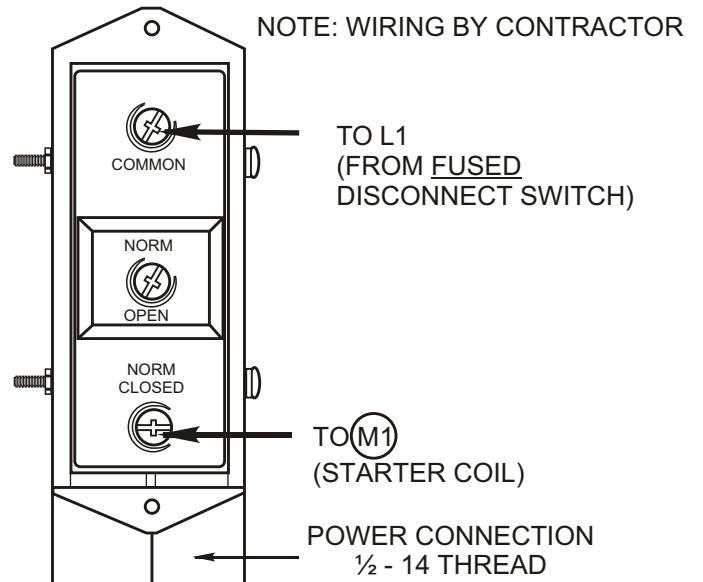

INSTALLATION OF MICRO SWITCH FOR TUBING STORAGE REEL

MICRO SWITCH FAN CONTROL FOR TSR

MICRO SWITCH #BZV6-2RNI8
 15A-125, 250, OR 480 VAC, 2A 600 VAC
 1/8 HP 125 VAC, 1/4 HP-250 VAC
 SPDT
 UL# 12252
 CSA REGISTERED