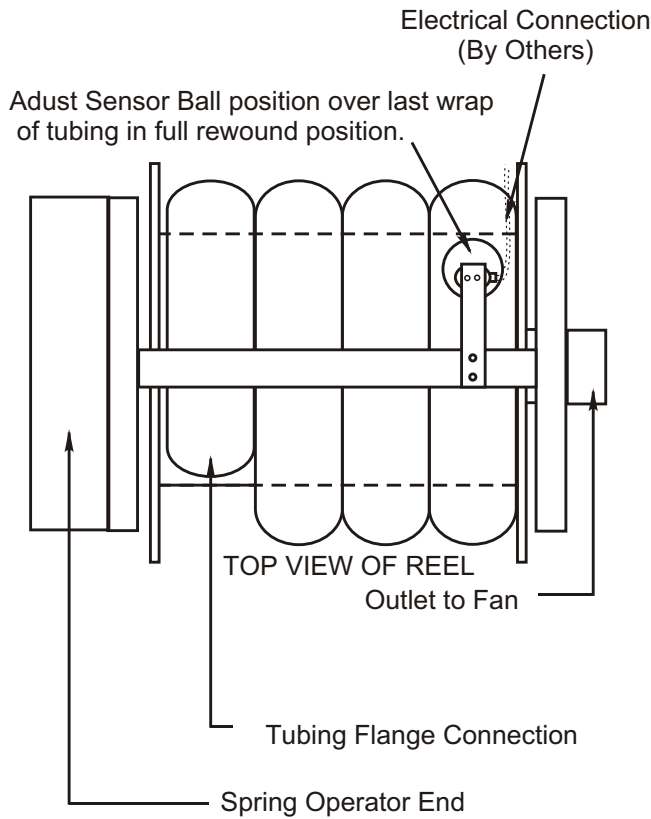

INSTALLATION OF MICRO SWITCH FOR TUBING STORAGE REEL

MICRO SWITCH FAN CONTROL FOR TSR

MICRO SWITCH #BZV6-2RNI8
 15A-125, 250, OR 480 VAC, 2A 600 VAC
 1/8 HP 125 VAC, 1/4 HP-250 VAC
 SPDT
 UL# 12252
 CSA REGISTERED