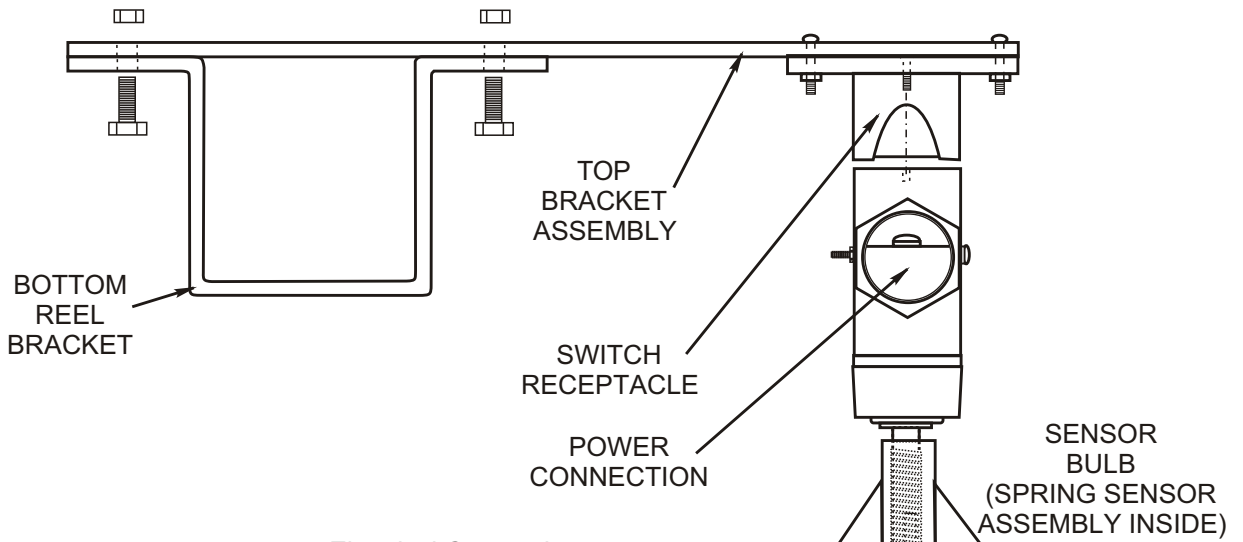

INSTALLATION OF MICRO SWITCH FOR TUBING STORAGE REEL

MICRO SWITCH FAN CONTROL FOR TSR

MICRO SWITCH #BZV6-2RNI8
 15A-125, 250, OR 480 VAC, 2A 600 VAC
 1/8 HP 125 VAC, 1/4 HP-250 VAC
 SPDT
 UL# 12252
 CSA REGISTERED