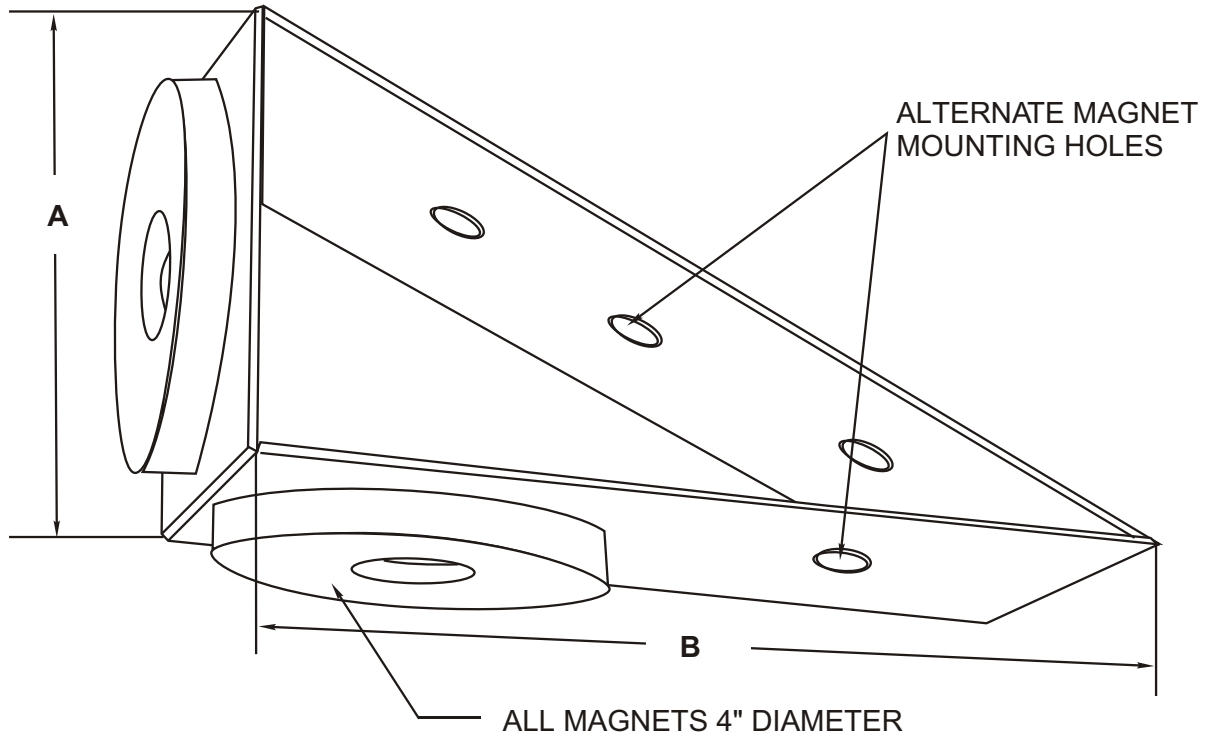

CAR-MON MULTI POSITION ARM BRACKET

QUANTITY	A	B
	4"	9"

INSTALLATION ILLUSTRATION