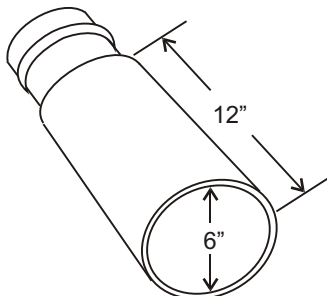

TNU HOSE ASSEMBLIES FOR UNDERFLOOR EXHAUST UNITS

Series RO EPDM Adapter

Series **RO** is a versatile adapter designed for use on cars and small trucks. For 3" or 4" hose

QTY.	MODEL	HOSE DIA.
	TNU-310	3"
	TNU-410	4"

Series RS EPDM Adapter

Series **RS** adapter is a straight type adapter for use on cars and trucks. For 5" hose.

QTY.	MODEL	HOSE DIA.
	TNU-510	5"