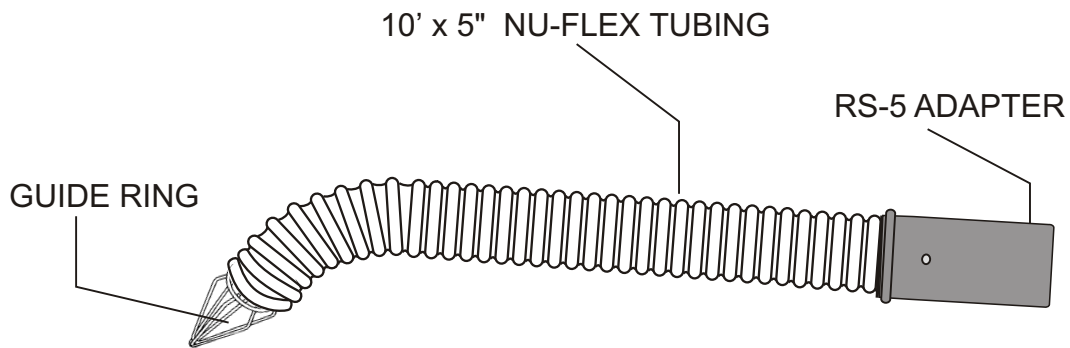

TNU HOSE ASSEMBLIES FOR UNDERFLOOR EXHAUST UNITS

Series RO EPDM Adapter

Series **RO** is a versatile adapter designed for use on cars and small trucks. For 3" or 4" hose

QTY.	MODEL	HOSE DIA.
	TNU-310	3"
	TNU-410	4"

Series RS EPDM Adapter

Series **RS** adapter is a straight type adapter for use on cars and trucks. For 5" hose.

QTY.	MODEL	HOSE DIA.
	TNU-510	5"