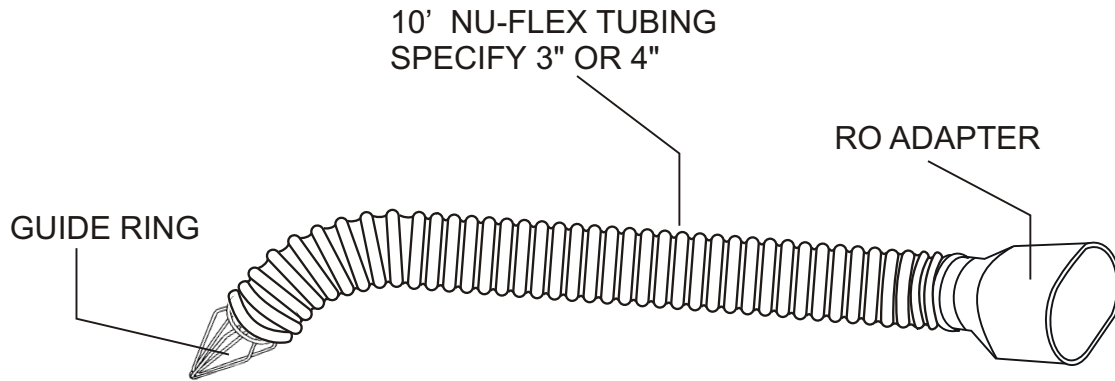

TNU HOSE ASSEMBLIES FOR UNDERFLOOR EXHAUST UNITS

Series RO EPDM Adapter

Series **RO** is a versatile adapter designed for use on cars and small trucks. For 3" or 4" hose

QTY.	MODEL	HOSE DIA.
	TNU-310	3"
	TNU-410	4"

Series RS EPDM Adapter

Series **RS** adapter is a straight type adapter for use on cars and trucks. For 5" hose.

QTY.	MODEL	HOSE DIA.
	TNU-510	5"