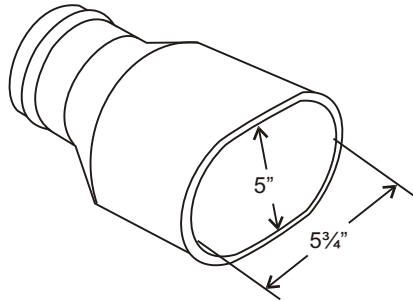

TNU HOSE ASSEMBLIES FOR UNDERFLOOR EXHAUST UNITS

Series RO EPDM Adapter

Series **RO** is a versatile adapter designed for use on cars and small trucks. For 3" or 4" hose

QTY.	MODEL	HOSE DIA.
	TNU-310	3"
	TNU-410	4"

Series RS EPDM Adapter

Series **RS** adapter is a straight type adapter for use on cars and trucks. For 5" hose.

QTY.	MODEL	HOSE DIA.
	TNU-510	5"