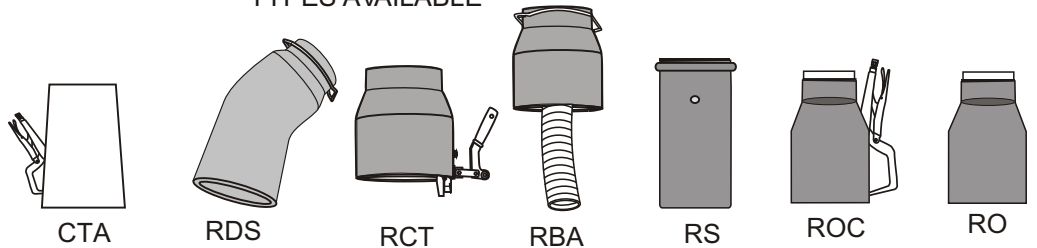

OTHER ADAPTER TYPES AVAILABLE

QUANTITY	HOSE TYPE	HOSE LENGTH	HOSE DIA.	ADAPTER TYPE	TUBING SLING	PULL-UP SET