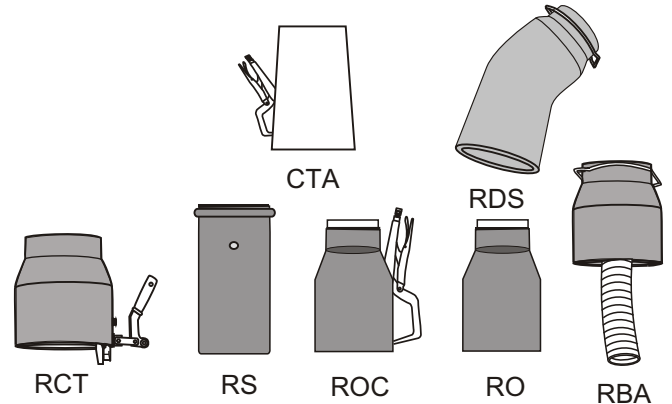

CAR-MON HOSE ASSEMBLY WITH PSW WINCH SET

PSW SET INCLUDES:

- 1 - PSW Winch
- 2 - Cable Clamps
- 1 - Swivel Pulley
- 1 - Platform Pulley
- 50' 1/8" Galvanized Aircraft Cable

For details on pull-up sets and parts, see factory submittal sheets 03-A3 & 03-A4

OTHER ADAPTER TYPES AVAILABLE

QUANTITY	HOSE TYPE	HOSE LENGTH	HOSE DIA.	ADAPTER TYPE	TUBING SLING	PSW PULL-UP