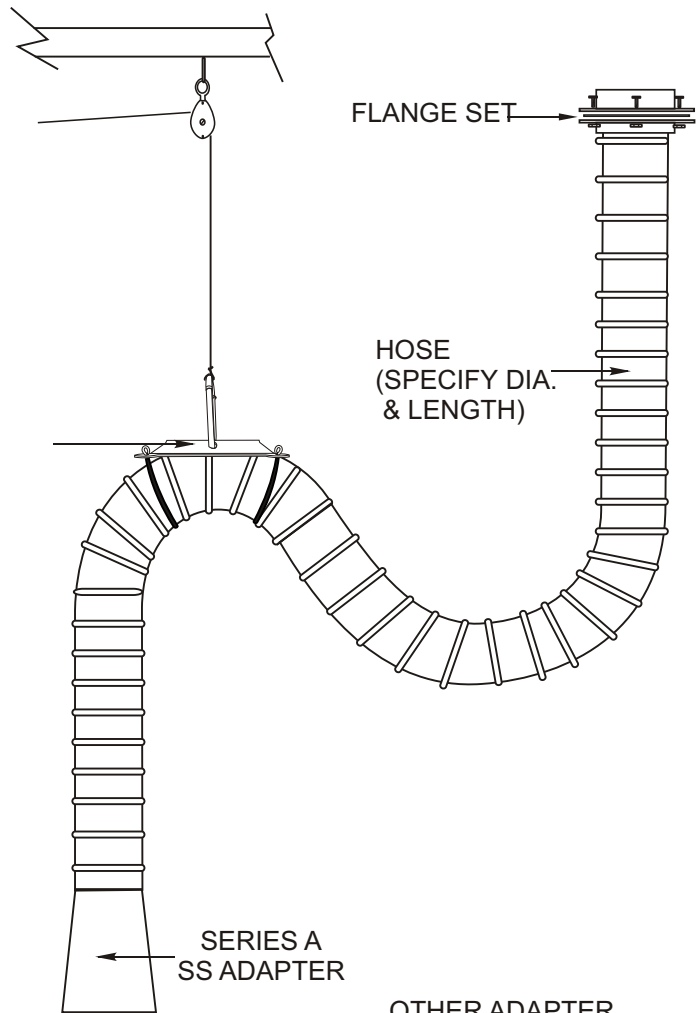

CAR-MON HOSE ASSEMBLY WITH PSW WINCH SET

PSW SET INCLUDES:

- 1 - PSW Winch
- 2 - Cable Clamps
- 1 - Swivel Pulley
- 1 - Platform Pulley
- 50' 1/8" Galvanized Aircraft Cable

For details on pull-up sets and parts, see factory submittal sheets 03-A3 & 03-A4

OTHER ADAPTER TYPES AVAILABLE

QUANTITY	HOSE TYPE	HOSE LENGTH	HOSE DIA.	ADAPTER TYPE	TUBING SLING	PSW PULL-UP