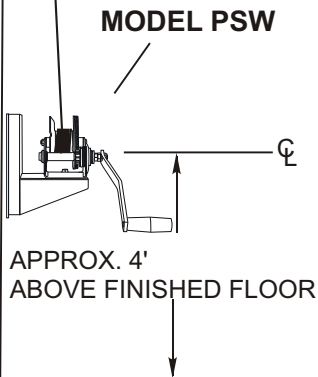

CAR-MON HOSE ASSEMBLY WITH PSW WINCH SET

PSW SET INCLUDES:

- 1 - PSW Winch
- 2 - Cable Clamps
- 1 - Swivel Pulley
- 1 - Platform Pulley
- 50' 1/8" Galvanized Aircraft Cable

For details on pull-up sets and parts, see factory submittal sheets 03-A3 & 03-A4

OTHER ADAPTER TYPES AVAILABLE

QUANTITY	HOSE TYPE	HOSE LENGTH	HOSE DIA.	ADAPTER TYPE	TUBING SLING	PSW PULL-UP