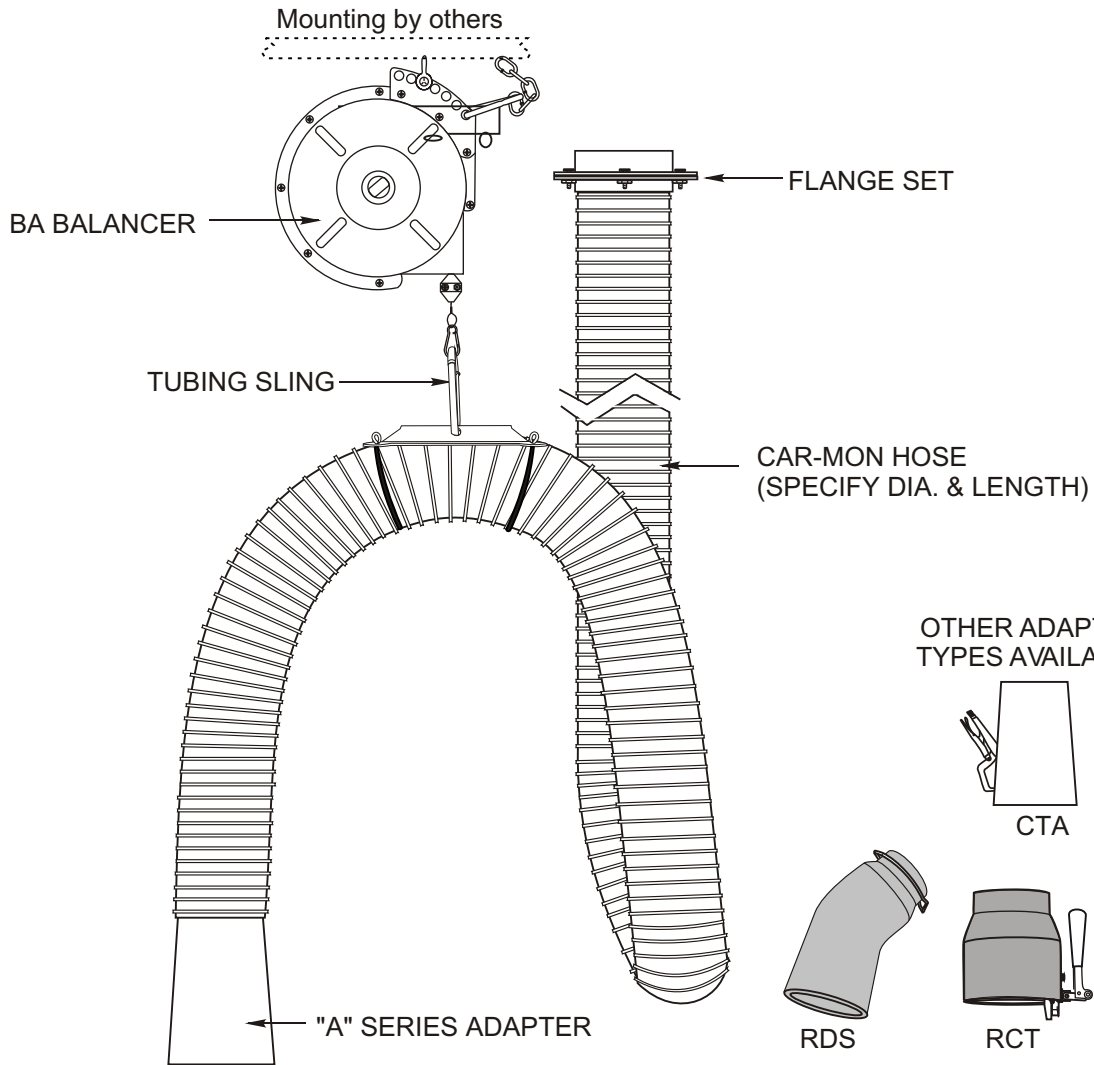

# CAR-MON HOSE ASSEMBLY WITH BA BALANCER

QUANTITY	HOSE TYPE	HOSE LENGTH	HOSE DIA.	ADAPTER TYPE	TUBING SLING	LFT BALANCER