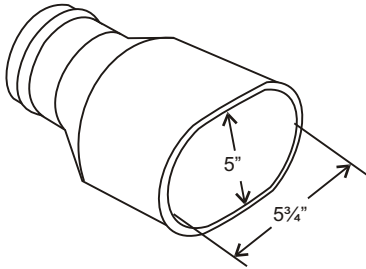

CAR-MON EPDM ADAPTERS

Series RO EPDM Adapter

Series **RO** is a versatile adapter designed for use on cars and small trucks. For 3" or 4" hose

QTY.	MODEL	HOSE DIA.
	RO-3	3"
	RO-4	4"