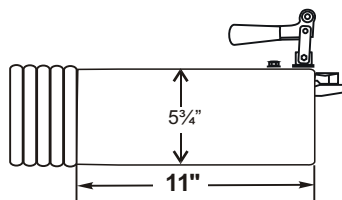

| QTY. | MODEL | HOSE DIA. |
|------|-------|-----------|
| | ROC-3 | 3" |
| | ROC-4 | 4" |

Series ROW EPDM Adapter

Series **ROW** adapter is specially constructed with a wider opening to accommodate side by side dual exhaust configurations. For use with 3" or 4" hose.

| QTY. | MODEL | HOSE DIA. |
|------|-------|-----------|
| | ROW-3 | 3" |
| | ROW-4 | 4" |

Series RS EPDM Adapter

Series **RS** adapter is a straight type adapter for use on cars and trucks. For 4", 5", or 6" hose.

| QTY. | MODEL | HOSE DIA. |
|------|-------|-----------|
| | RS-4 | 4" |
| | RS-5 | 5" |
| | RS-6 | 6" |

Series RSC EPDM Adapter

Series **RSC** adapter is a straight type adapter for use on cars and trucks. Adjustable clamp grip assures secure attachment. For use with 4", 5", or 6" hose.

| QTY. | MODEL | HOSE DIA. |
|------|-------|-----------|
| | RSC-4 | 4" |
| | RSC-5 | 5" |
| | RSC-6 | 6" |