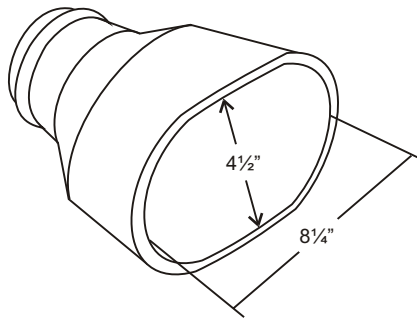

Series ROC EPDM Adapter

Inside dimensions same as ROW

Series **ROC** adapter designed for use on cars or small trucks. Adjustable tension vise grip assures secure attachment. For use with 3" or 4" hose.

| QTY. | MODEL | HOSE DIA. |
|------|-------|-----------|
| | ROC-3 | 3" |
| | ROC-4 | 4" |

Series ROW EPDM Adapter

Series **ROW** adapter is specially constructed with a wider opening to accommodate side by side dual exhaust configurations. For use with 3" or 4" hose.

| QTY. | MODEL | HOSE DIA. |
|------|-------|-----------|
| | RS-4 | 4" |
| | RS-5 | 5" |
| | RS-6 | 6" |

Series RSC EPDM Adapter

Series **RSC** adapter is a straight type adapter for use on cars and trucks. Adjustable clamp grip assures secure attachment. For use with 4", 5", or 6" hose.

| QTY. | MODEL | HOSE DIA. |
|------|-------|-----------|
| | RSC-4 | 4" |
| | RSC-5 | 5" |
| | RSC-6 | 6" |