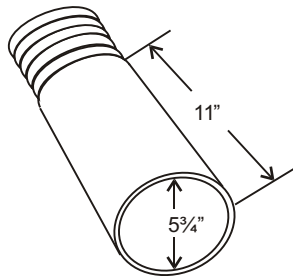

Series ROC EPDM Adapter

Inside dimensions same as ROW

Series **ROC** adapter designed for use on cars or small trucks. Adjustable tension vise grip assures secure attachment. For use with 3" or 4" hose.

| QTY. | MODEL | HOSE DIA. |
|------|-------|-----------|
| | ROC-3 | 3" |
| | ROC-4 | 4" |

Series ROW EPDM Adapter

Series **ROW** adapter is specially constructed with a wider opening to accommodate side by side dual exhaust configurations. For use with 3" or 4" hose.

| QTY. | MODEL | HOSE DIA. |
|------|-------|-----------|
| | ROW-3 | 3" |
| | ROW-4 | 4" |

Series RS EPDM Adapter

Series **RS** adapter is a straight type adapter for use on cars and trucks. For 4", 5", or 6" hose.

| QTY. | MODEL | HOSE DIA. |
|------|-------|-----------|
| | RS-4 | 4" |
| | RS-5 | 5" |
| | RS-6 | 6" |

Series RSC EPDM Adapter

Series **RSC** adapter is a straight type adapter for use on cars and trucks. Adjustable clamp grip assures secure attachment. For use with 4", 5", or 6" hose.