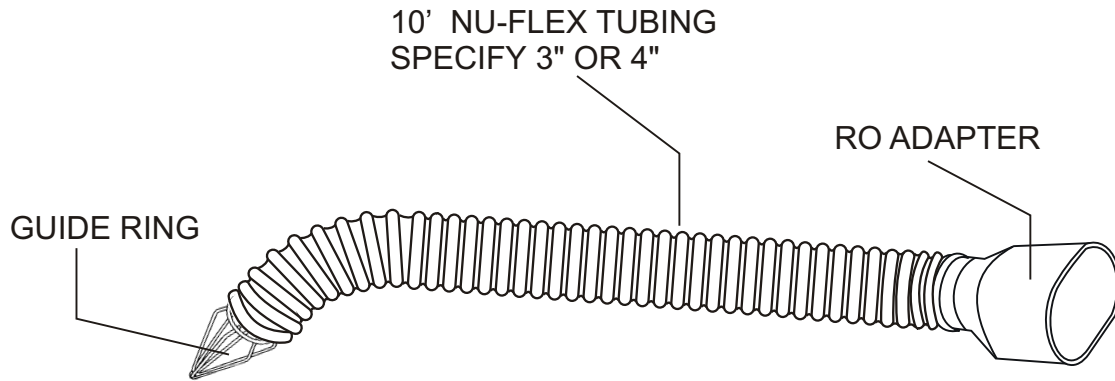

TNU HOSE ASSEMBLIES FOR UNDERFLOOR EXHAUST UNITS

Series RO EPDM Adapter

Series **RO** is a versatile adapter designed for use on cars and small trucks. For 3" or 4" hose

QTY.	MODEL	HOSE DIA.
	TNU-310	3"
	TNU-410	4"

Series RS EPDM Adapter

Series **RS** adapter is a straight type adapter for use on cars and trucks. For 5" hose.

QTY.	MODEL	HOSE DIA.
	TNU-510	5"