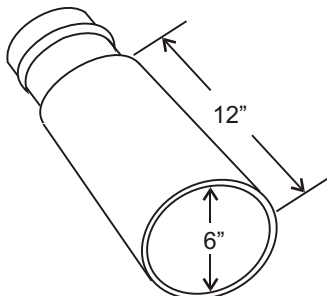

TNU HOSE ASSEMBLIES FOR UNDERFLOOR EXHAUST UNITS

Series RO EPDM Adapter

Series **RO** is a versatile adapter designed for use on cars and small trucks. For 3" or 4" hose

QTY.	MODEL	HOSE DIA.
	TNU-310	3"
	TNU-410	4"

Series RS EPDM Adapter

Series **RS** adapter is a straight type adapter for use on cars and trucks. For 5" hose.

QTY.	MODEL	HOSE DIA.
	TNU-510	5"