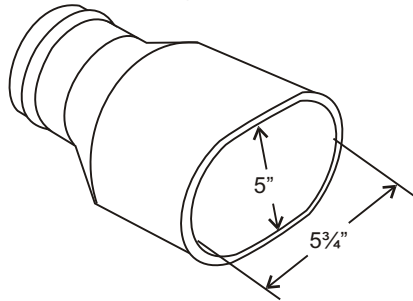

TNU HOSE ASSEMBLIES FOR UNDERFLOOR EXHAUST UNITS

Series RO EPDM Adapter

Series **RO** is a versatile adapter designed for use on cars and small trucks. For 3" or 4" hose

QTY.	MODEL	HOSE DIA.
	TNU-310	3"
	TNU-410	4"

Series RS EPDM Adapter

Series **RS** adapter is a straight type adapter for use on cars and trucks. For 5" hose.

QTY.	MODEL	HOSE DIA.
	TNU-510	5"