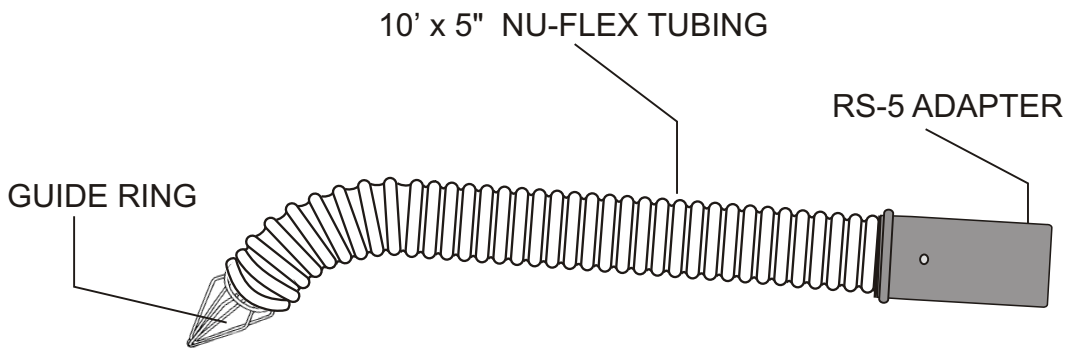

TNU HOSE ASSEMBLIES FOR UNDERFLOOR EXHAUST UNITS

Series RO EPDM Adapter

Series **RO** is a versatile adapter designed for use on cars and small trucks. For 3" or 4" hose

QTY.	MODEL	HOSE DIA.
	TNU-310	3"
	TNU-410	4"

Series RS EPDM Adapter

Series **RS** adapter is a straight type adapter for use on cars and trucks. For 5" hose.

QTY.	MODEL	HOSE DIA.
	TNU-510	5"