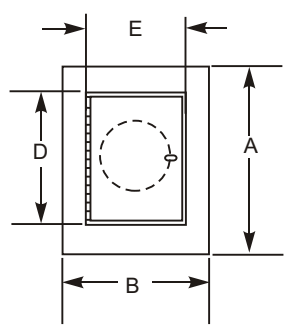

CAR-MON SERIES 55 NON-DISAPPEARING TYPE FLOOR RECEPTACLE

Special sizes and configurations are available. Consult factory.

All sizes in inches.
Car-Mon Products reserves the right to change dimensional data without notice.

Quantity	Model Number	Floor Unit			Door Size			Underfloor Duct			
		A	B	C	D	E	Qty.	Min. Dia.	Size	Type	W
	55-S-3	12 7/8	9 3/8	5	10	6	1	6			4 1/2
	55-S-4	12 7/8	9 3/8	5	10	6	1	6			4 1/2
	55-S-5	12 7/8	9 3/8	5	10	6	1	8			6 1/2
	55-S-6	15 1/8	11	5 3/4	12	7 1/2	1	8			6 1/2
	55-D-3	12 1/2	8 1/2	5 3/4	4 5/16	5 1/4	2	8			6 1/2
	55-D-4	13 1/8	9 7/16	5 3/4	4 5/8	6	2	8			6 1/2