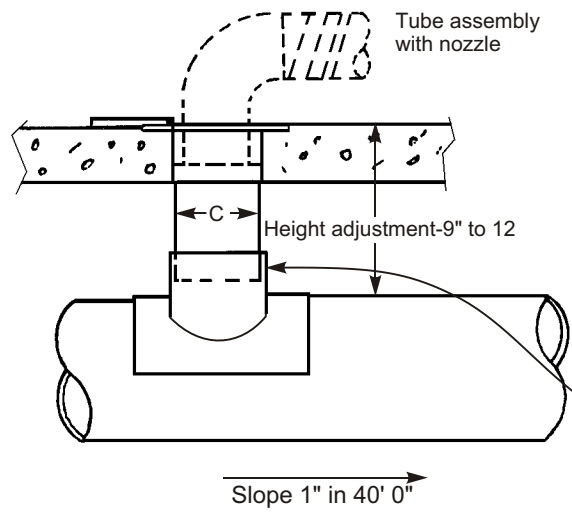

CAR-MON SERIES 55 NON-DISAPPEARING TYPE FLOOR RECEPTACLE

Special sizes and configurations are available. Consult factory.

All sizes in inches.
Car-Mon Products reserves the right to change dimensional data without notice.

Quantity	Model Number	Floor Unit			Door Size			Underfloor Duct			
		A	B	C	D	E	Qty.	Min. Dia.	Size	Type	W
	55-S-3	12 7/8	9 3/8	5	10	6	1	6			4 1/2
	55-S-4	12 7/8	9 3/8	5	10	6	1	6			4 1/2
	55-S-5	12 7/8	9 3/8	5	10	6	1	8			6 1/2
	55-S-6	15 1/8	11	5 3/4	12	7 1/2	1	8			6 1/2
	55-D-3	12 1/2	8 1/2	5 3/4	4 5/16	5 1/4	2	8			6 1/2
	55-D-4	13 1/8	9 7/16	5 3/4	4 5/8	6	2	8			6 1/2