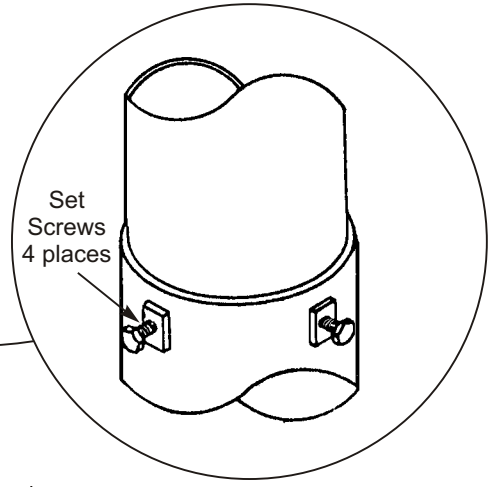

CAR-MON SERIES 55 NON-DISAPPEARING TYPE FLOOR RECEPTACLE

Special sizes and configurations are available. Consult factory.

All sizes in inches.
Car-Mon Products reserves the right to change dimensional data without notice.

Quantity	Model Number	Floor Unit			Door Size			Underfloor Duct			
		A	B	C	D	E	Qty.	Min. Dia.	Size	Type	W
	55-S-3	12 7/8	9 3/8	5	10	6	1	6			4 1/2
	55-S-4	12 7/8	9 3/8	5	10	6	1	6			4 1/2
	55-S-5	12 7/8	9 3/8	5	10	6	1	8			6 1/2
	55-S-6	15 1/8	11	5 3/4	12	7 1/2	1	8			6 1/2
	55-D-3	12 1/2	8 1/2	5 3/4	4 5/16	5 1/4	2	8			6 1/2
	55-D-4	13 1/8	9 7/16	5 3/4	4 5/8	6	2	8			6 1/2