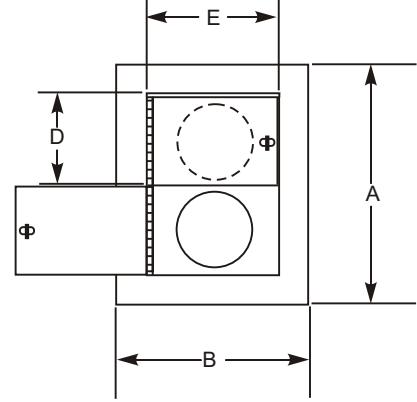

CAR-MON SERIES 55 NON-DISAPPEARING TYPE FLOOR RECEPTACLE

Special sizes and configurations are available. Consult factory.

All sizes in inches.
Car-Mon Products reserves the right to change dimensional data without notice.

Quantity	Model Number	Floor Unit			Door Size			Underfloor Duct			
		A	B	C	D	E	Qty.	Min. Dia.	Size	Type	W
	55-S-3	12 7/8	9 3/8	5	10	6	1	6			4 1/2
	55-S-4	12 7/8	9 3/8	5	10	6	1	6			4 1/2
	55-S-5	12 7/8	9 3/8	5	10	6	1	8			6 1/2
	55-S-6	15 1/8	11	5 3/4	12	7 1/2	1	8			6 1/2
	55-D-3	12 1/2	8 1/2	5 3/4	4 5/16	5 1/4	2	8			6 1/2
	55-D-4	13 1/8	9 7/16	5 3/4	4 5/8	6	2	8			6 1/2