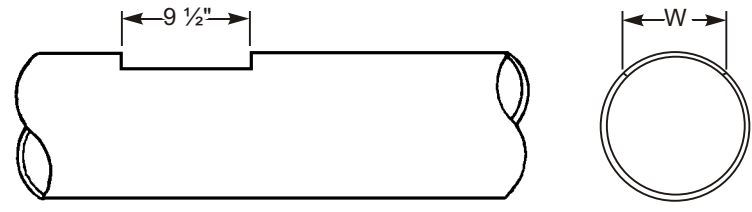

CAR-MON SERIES 55 NON-DISAPPEARING TYPE FLOOR RECEPTACLE

Special sizes and configurations are available. Consult factory.

All sizes in inches.
Car-Mon Products reserves the right to change dimensional data without notice.

Quantity	Model Number	Floor Unit			Door Size			Underfloor Duct			
		A	B	C	D	E	Qty.	Min. Dia.	Size	Type	W
	55-S-3	12 7/8	9 3/8	5	10	6	1	6			4 1/2
	55-S-4	12 7/8	9 3/8	5	10	6	1	6			4 1/2
	55-S-5	12 7/8	9 3/8	5	10	6	1	8			6 1/2
	55-S-6	15 1/8	11	5 3/4	12	7 1/2	1	8			6 1/2
	55-D-3	12 1/2	8 1/2	5 3/4	4 5/16	5 1/4	2	8			6 1/2
	55-D-4	13 1/8	9 7/16	5 3/4	4 5/8	6	2	8			6 1/2