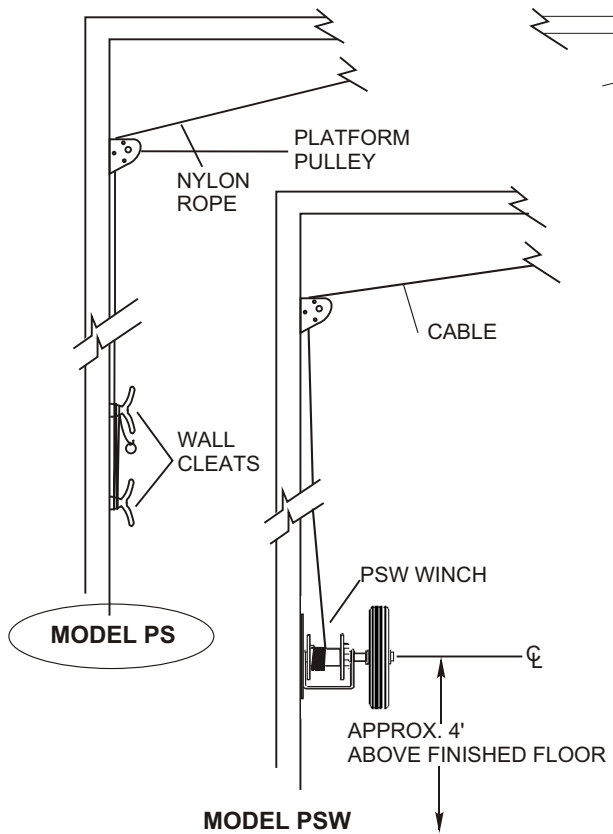

CAR-MON SERIES PS AND SERIES PSW PULL-UP SETS FOR EXPOSED OVERHEAD APPLICATIONS

ROPE & CABLE ATTACHMENT DETAILS

QTY.	PS SET	PSW SET	TUBING SLING	PS SET INCLUDES:	PSW SET INCLUDES:
				1 - Harness Ring 2 - Wall Cleats 2 - Cable Clamps 1 - Swivel Pulley 1 - Platform Pulley 50' Nylon Rope	1 - PSW Winch 2 - Cable Clamps 1 - Swivel Pulley 1 - Platform Pulley 50' Cable