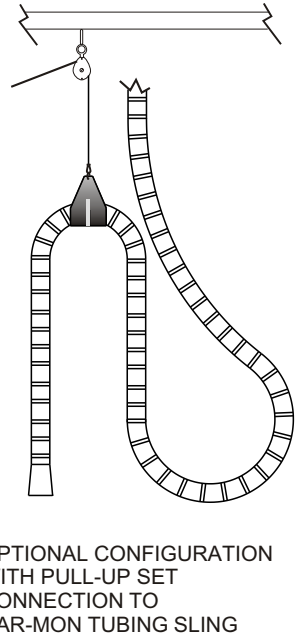

CAR-MON SERIES PS AND SERIES PSW PULL-UP SETS FOR EXPOSED OVERHEAD APPLICATIONS

ROPE & CABLE ATTACHMENT DETAILS

QTY.	PS SET	PSW SET	TUBING SLING	PS SET INCLUDES:	PSW SET INCLUDES:
				1 - Harness Ring 2 - Wall Cleats 2 - Cable Clamps 1 - Swivel Pulley 1 - Platform Pulley 50' Nylon Rope	1 - PSW Winch 2 - Cable Clamps 1 - Swivel Pulley 1 - Platform Pulley 50' Cable