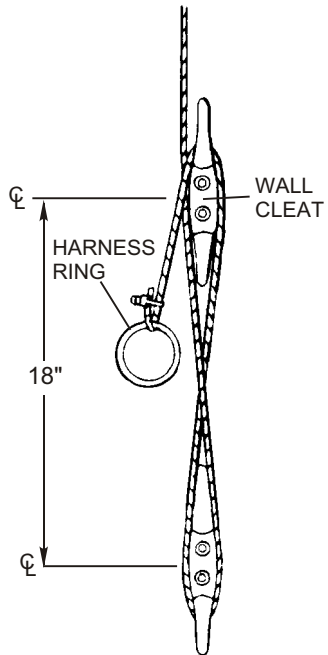

CAR-MON SERIES PS AND SERIES PSW PULL-UP SETS FOR EXPOSED OVERHEAD APPLICATIONS

ROPE & CABLE ATTACHMENT DETAILS

QTY.	PS SET	PSW SET	TUBING SLING	PS SET INCLUDES:	PSW SET INCLUDES:
				1 - Harness Ring 2 - Wall Cleats 2 - Cable Clamps 1 - Swivel Pulley 1 - Platform Pulley 50' Nylon Rope	1 - PSW Winch 2 - Cable Clamps 1 - Swivel Pulley 1 - Platform Pulley 50' Cable