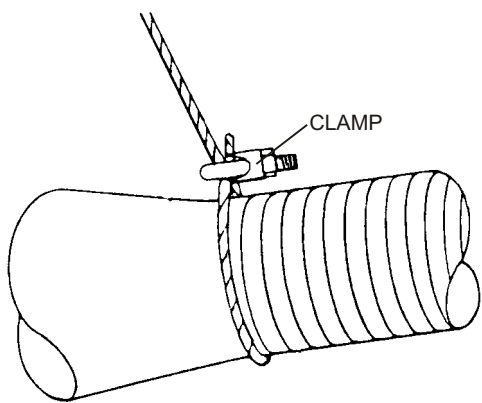

CAR-MON SERIES PS AND SERIES PSW PULL-UP SETS FOR EXPOSED OVERHEAD APPLICATIONS

ROPE & CABLE ATTACHMENT DETAILS

QTY.	PS SET	PSW SET	TUBING SLING	PS SET INCLUDES:	PSW SET INCLUDES:
				1 - Harness Ring 2 - Wall Cleats 2 - Cable Clamps 1 - Swivel Pulley 1 - Platform Pulley 50' Nylon Rope	1 - PSW Winch 2 - Cable Clamps 1 - Swivel Pulley 1 - Platform Pulley 50' Cable