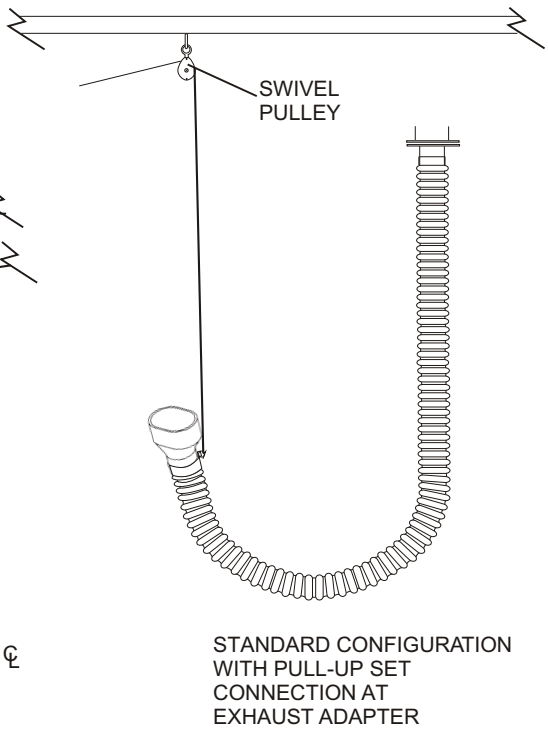

CAR-MON SERIES PS AND SERIES PSW PULL-UP SETS FOR EXPOSED OVERHEAD APPLICATIONS

ROPE & CABLE ATTACHMENT DETAILS

QTY.	PS SET	PSW SET	TUBING SLING	PS SET INCLUDES:	PSW SET INCLUDES:
				1 - Harness Ring 2 - Wall Cleats 2 - Cable Clamps 1 - Swivel Pulley 1 - Platform Pulley 50' Nylon Rope	1 - PSW Winch 2 - Cable Clamps 1 - Swivel Pulley 1 - Platform Pulley 50' Cable