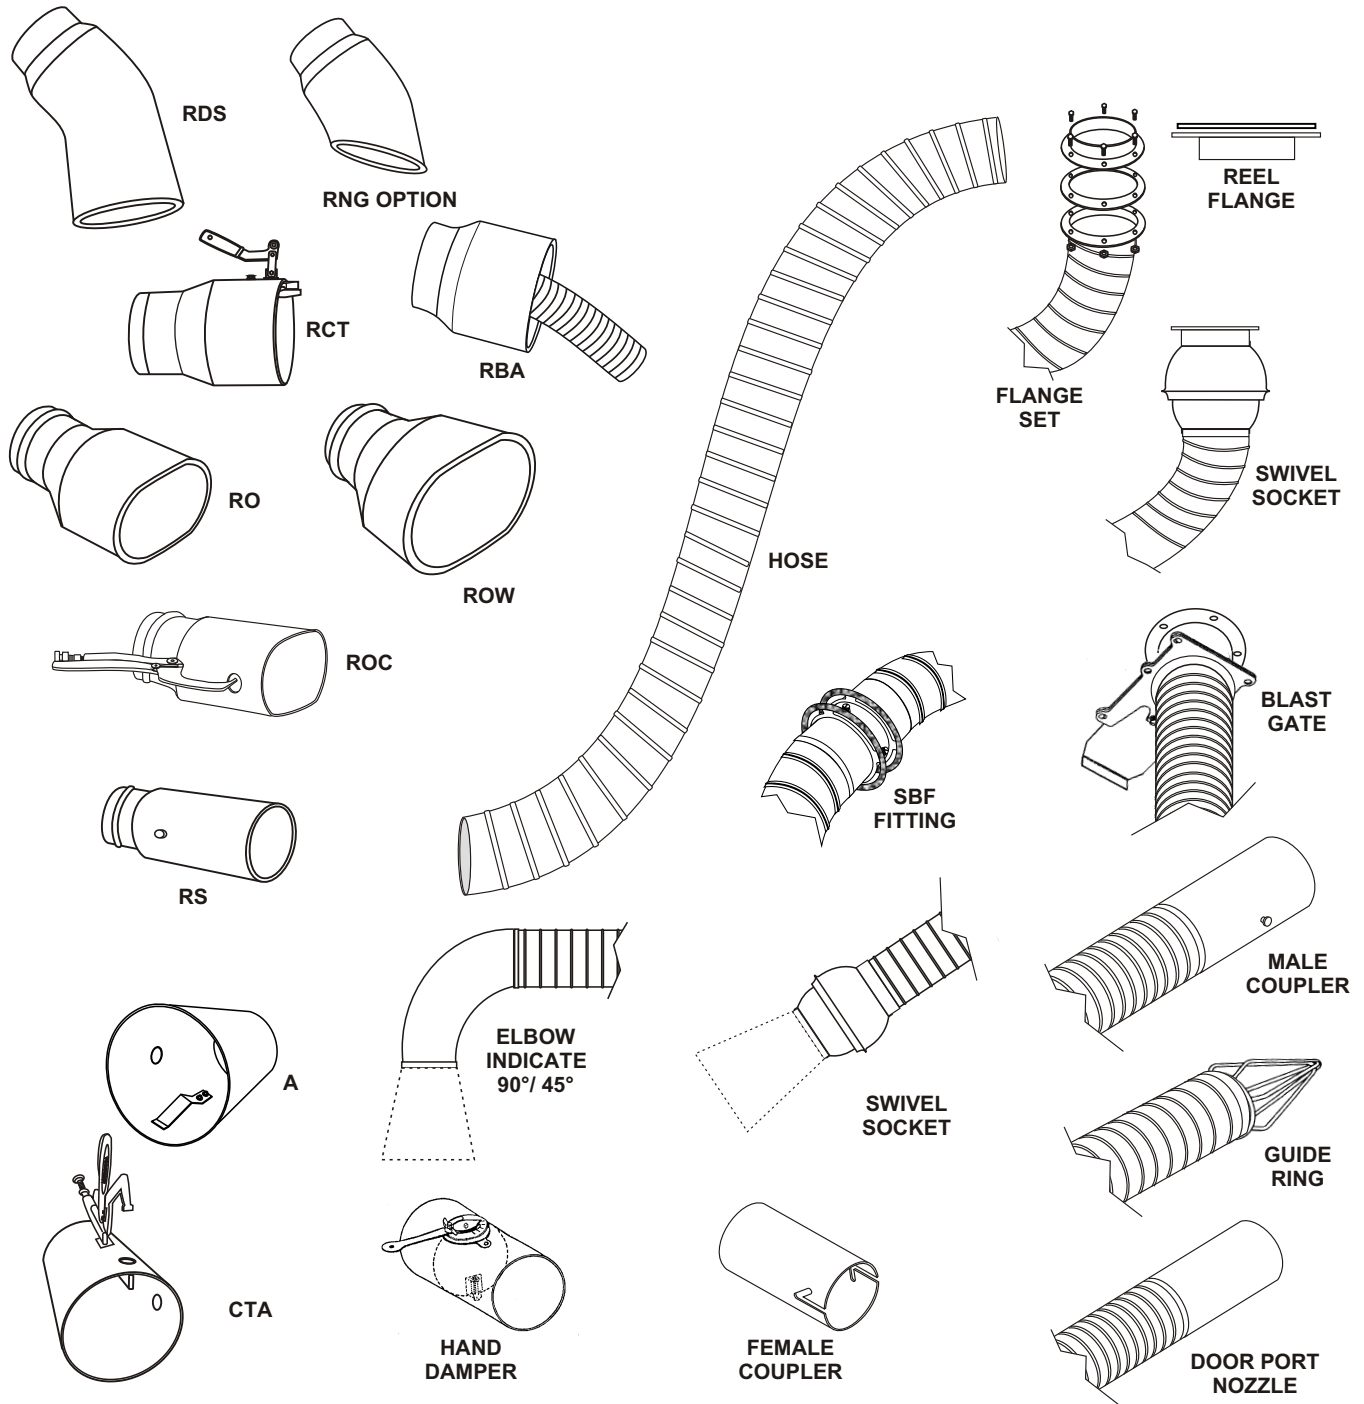

# CAR-MON HOSE ASSEMBLY

Hose				Adapter End Components					Connection End Components						
QTY.	DIA.	LENGTH	TYPE	ADAPT. TYPE	SBF	HAND DAMPER	ELBOW	SWIVEL SOCKET	COUPLER SET		BLAST GATE	SWIV. SOCK.	GUIDE RING	FLANGE TYPE	D.P. NOZZ.
									FEMALE	MALE					