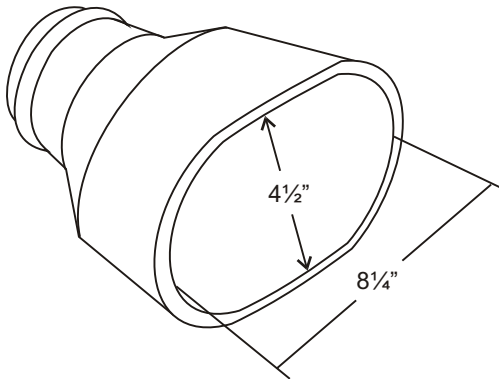

CAR-MON EPDM ADAPTERS

Series RO EPDM Adapter

Series **RO** is a versatile adapter designed for use on cars and small trucks. For 3" or 4" hose

QTY.	MODEL	HOSE DIA.
	RO-3	3"
	RO-4	4"

Series ROC EPDM Adapter

Inside dimensions same as ROW

Series **ROC** adapter designed for use on cars or small trucks. Adjustable tension vise grip assures secure attachment. For use with 3" or 4" hose.

QTY.	MODEL	HOSE DIA.
	ROC-3	3"
	ROC-4	4"

Series ROW EPDM Adapter

Series **ROW** adapter is specially constructed with a wider opening to accommodate side by side dual exhaust configurations. For use with 3" or 4" hose.

QTY.	MODEL	HOSE DIA.
	ROW-3	3"
	ROW-4	4"

Series RS EPDM Adapter

Series **RS** adapter is a straight type adapter for use on cars and trucks. For 5" or 6" hose.

QTY.	MODEL	HOSE DIA.
	RS-5	5"
	RS-6	6"