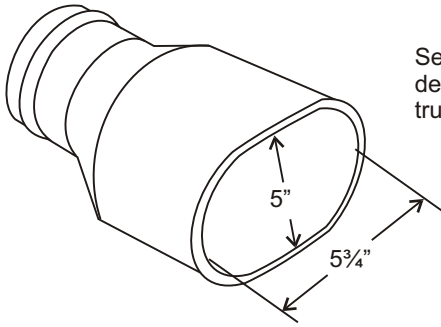

CAR-MON EPDM ADAPTERS

Series RO EPDM Adapter

Series **RO** is a versatile adapter designed for use on cars and small trucks. For 3" or 4" hose

QTY.	MODEL	HOSE DIA.
	RO-3	3"
	RO-4	4"

Series ROC EPDM Adapter

Inside dimensions same as ROW

Series **ROC** adapter designed for use on cars or small trucks. Adjustable tension vise grip assures secure attachment. For use with 3" or 4" hose.

QTY.	MODEL	HOSE DIA.
	ROC-3	3"
	ROC-4	4"

Series ROW EPDM Adapter

Series **ROW** adapter is specially constructed with a wider opening to accommodate side by side dual exhaust configurations. For use with 3" or 4" hose.

QTY.	MODEL	HOSE DIA.
	ROW-3	3"
	ROW-4	4"

Series RS EPDM Adapter

Series **RS** adapter is a straight type adapter for use on cars and trucks. For 5" or 6" hose.

QTY.	MODEL	HOSE DIA.
	RS-5	5"
	RS-6	6"