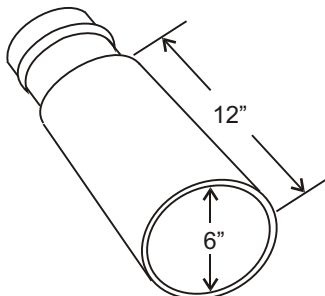

Inside dimensions same as ROW

Series **ROC** adapter designed for use on cars or small trucks. Adjustable tension vise grip assures secure attachment. For use with 3" or 4" hose.

QTY.	MODEL	HOSE DIA.
	ROC-3	3"
	ROC-4	4"

Series ROW EPDM Adapter

Series **ROW** adapter is specially constructed with a wider opening to accommodate side by side dual exhaust configurations. For use with 3" or 4" hose.

QTY.	MODEL	HOSE DIA.
	ROW-3	3"
	ROW-4	4"

Series RS EPDM Adapter

Series **RS** adapter is a straight type adapter for use on cars and trucks. For 5" or 6" hose.

QTY.	MODEL	HOSE DIA.
	RS-5	5"
	RS-6	6"